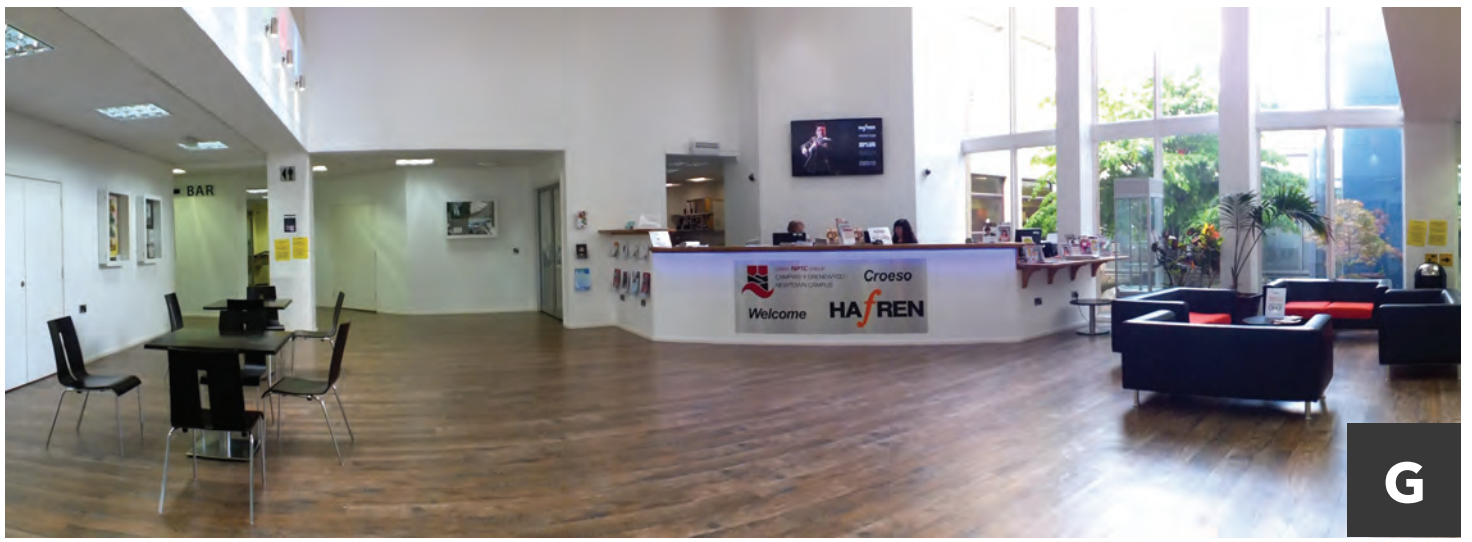

G

H

I

J

K

G

VIEW OF THE BOX OFFICE FROM THE MAIN ENTRANCE
Y SWYDDFA DOCYNNAU O'R RHIF MYNEDIAD

H

BAR
BAR

I

THEMES RESTAURANT MAIN ENTRANCE
BŴYTY THEMAU: RHIF MYNEDIAD

J

GALLERY
GALERI

K

AUDITORIUM
AWDITORIWM