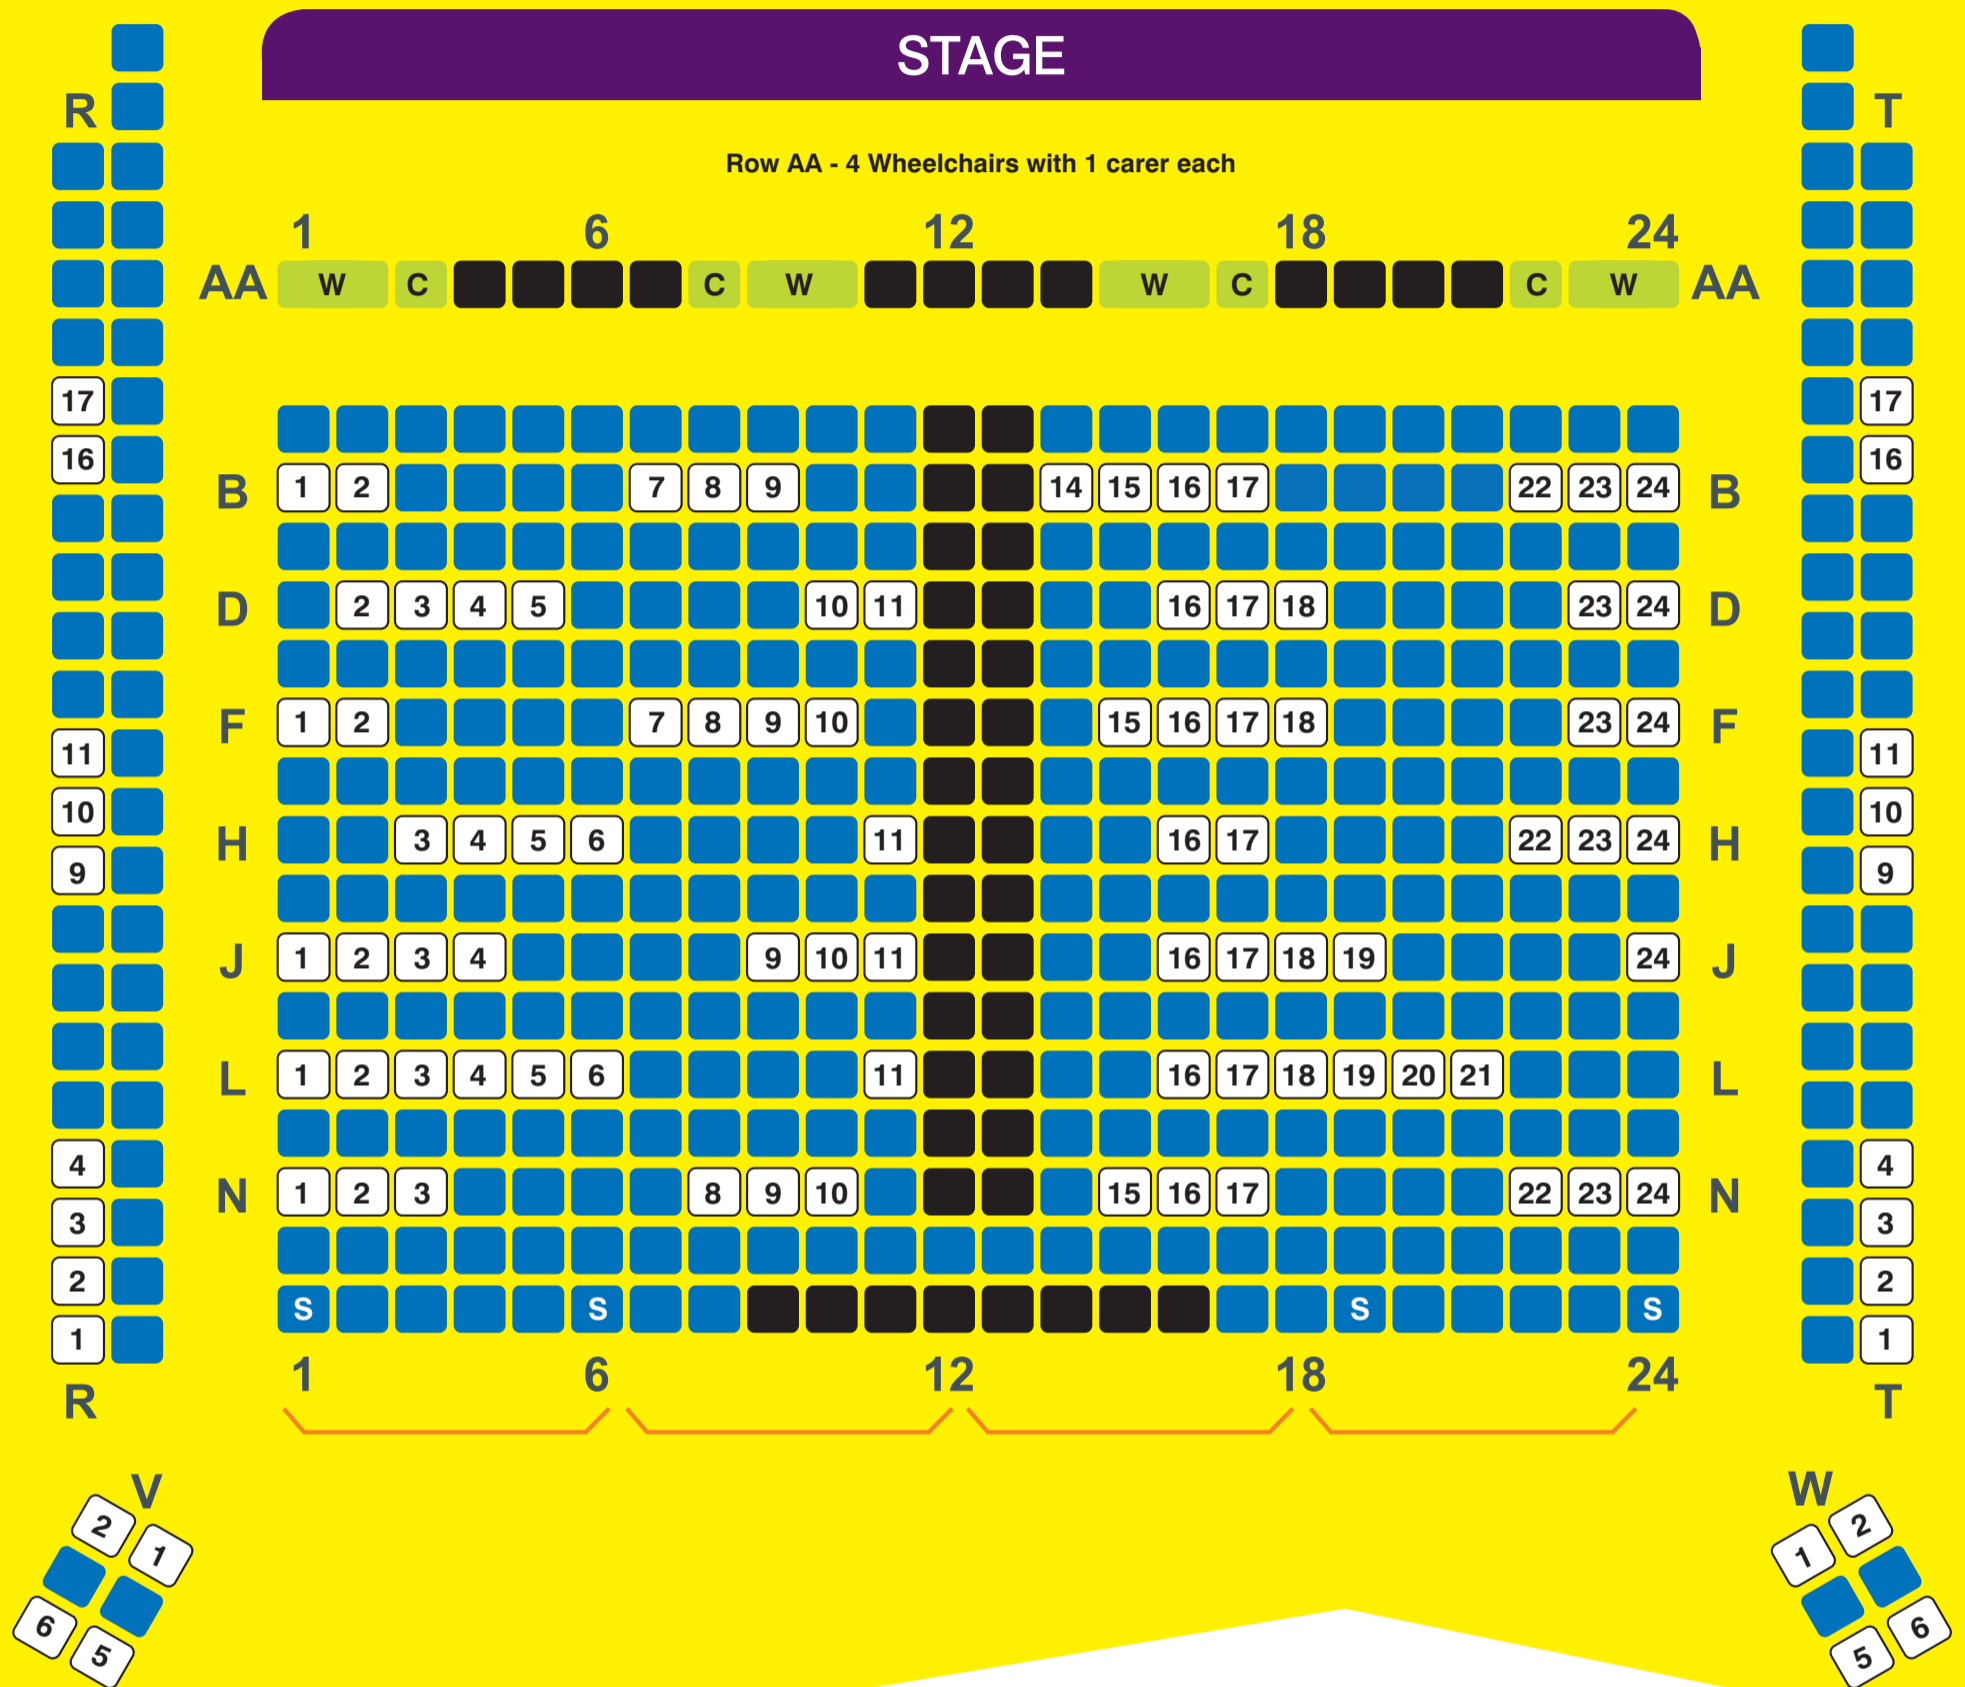

Hafren Seating Plan

This is a Socially Distanced (2m) Seating Plan.
Please note, every other row (blue shading) is unavailable.

Seating Plan Key:

- Black Central Seats - Seats removed to allow central aisle.
- All blue seats - unavailable for seating or using as an extension to your area for the placing of coats or bags.
- All numbered seats - available to purchase tickets.
- Row AA - 4 Wheelchairs with 1 carer each.
- No Large Backpacks or Bags (Clutch bags and purses are admissible).
- No Food and Drink unless purchased from Hafren and delivered to your seat.
- No Large Coats.

HAFREN

We must keep on protecting each other.

HANDS **FACE** **SPACE**