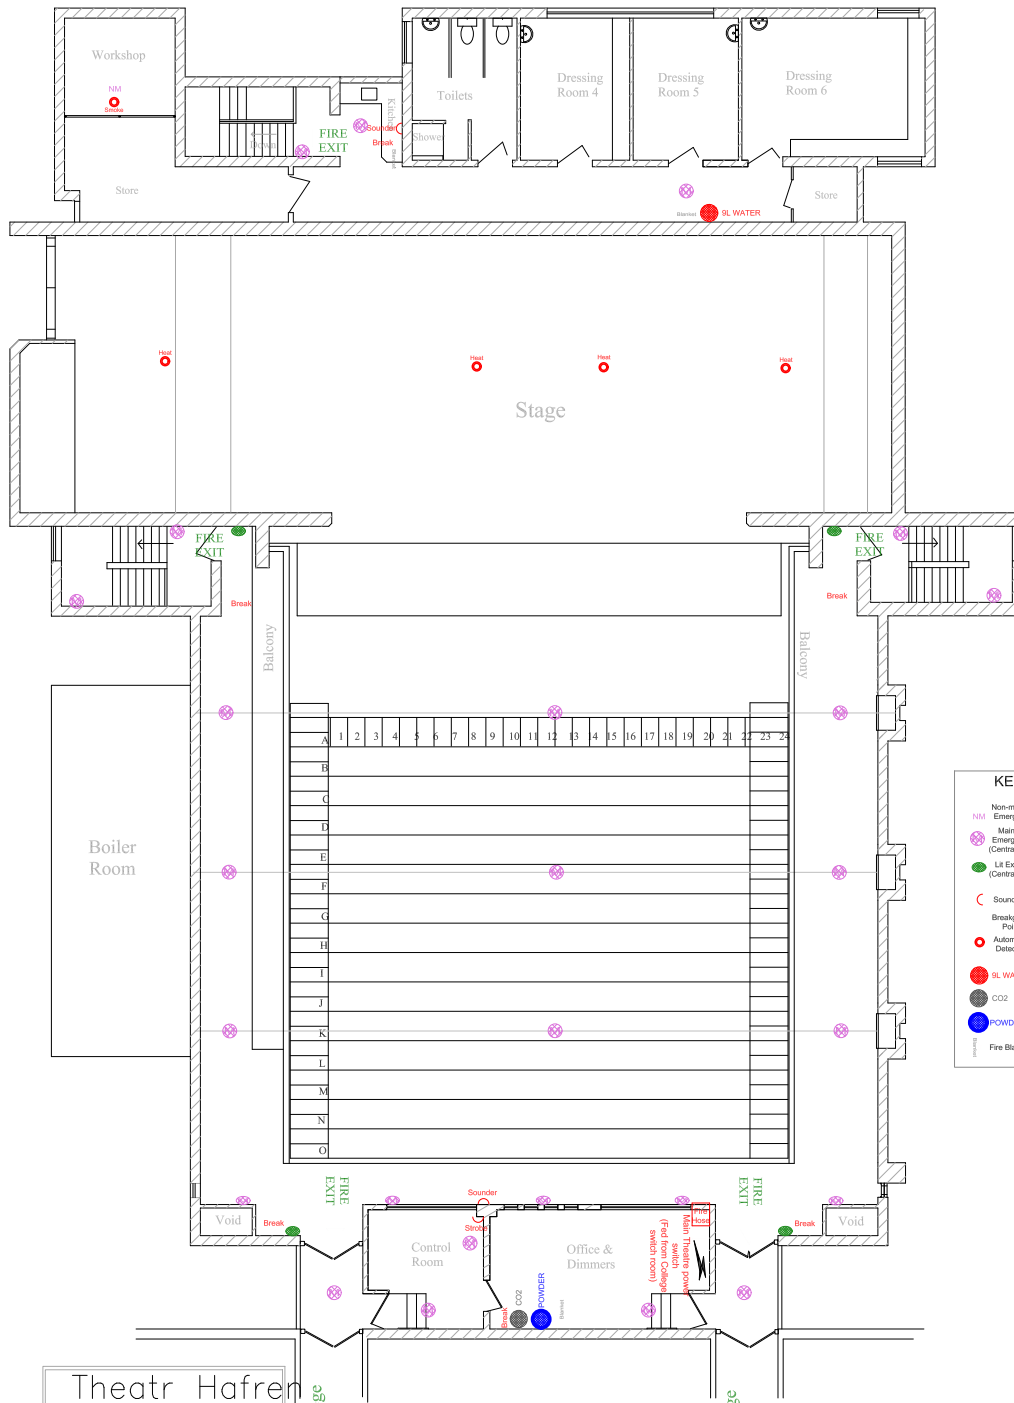

FIRE HYDRANT

KEY

- ⊗ Non-maintained Emergency Lx
- ⊗ Maintained Emergency Lx (Central Battery)
- ⊗ Lit Exit Signs (Central Battery)
- ⊗ Sounder
- ⊗ Breakglass Point
- ⊗ Automatic Detector
- ⊗ SL WATER
- ⊗ CO2
- ⊗ POWDER
- ⊗ Fire Blanket

Theatr Hafren
 Llanidloes Rd, Newtown
 SY16 4HU
 Grid Ref: SO 092 905
 *** First Floor ***
 Scale 1: 125 / A3 PJW Mar 2003

COLLEGE
 TOILETS
 & FOYER

To College
 Foyer

To College
 Foyer